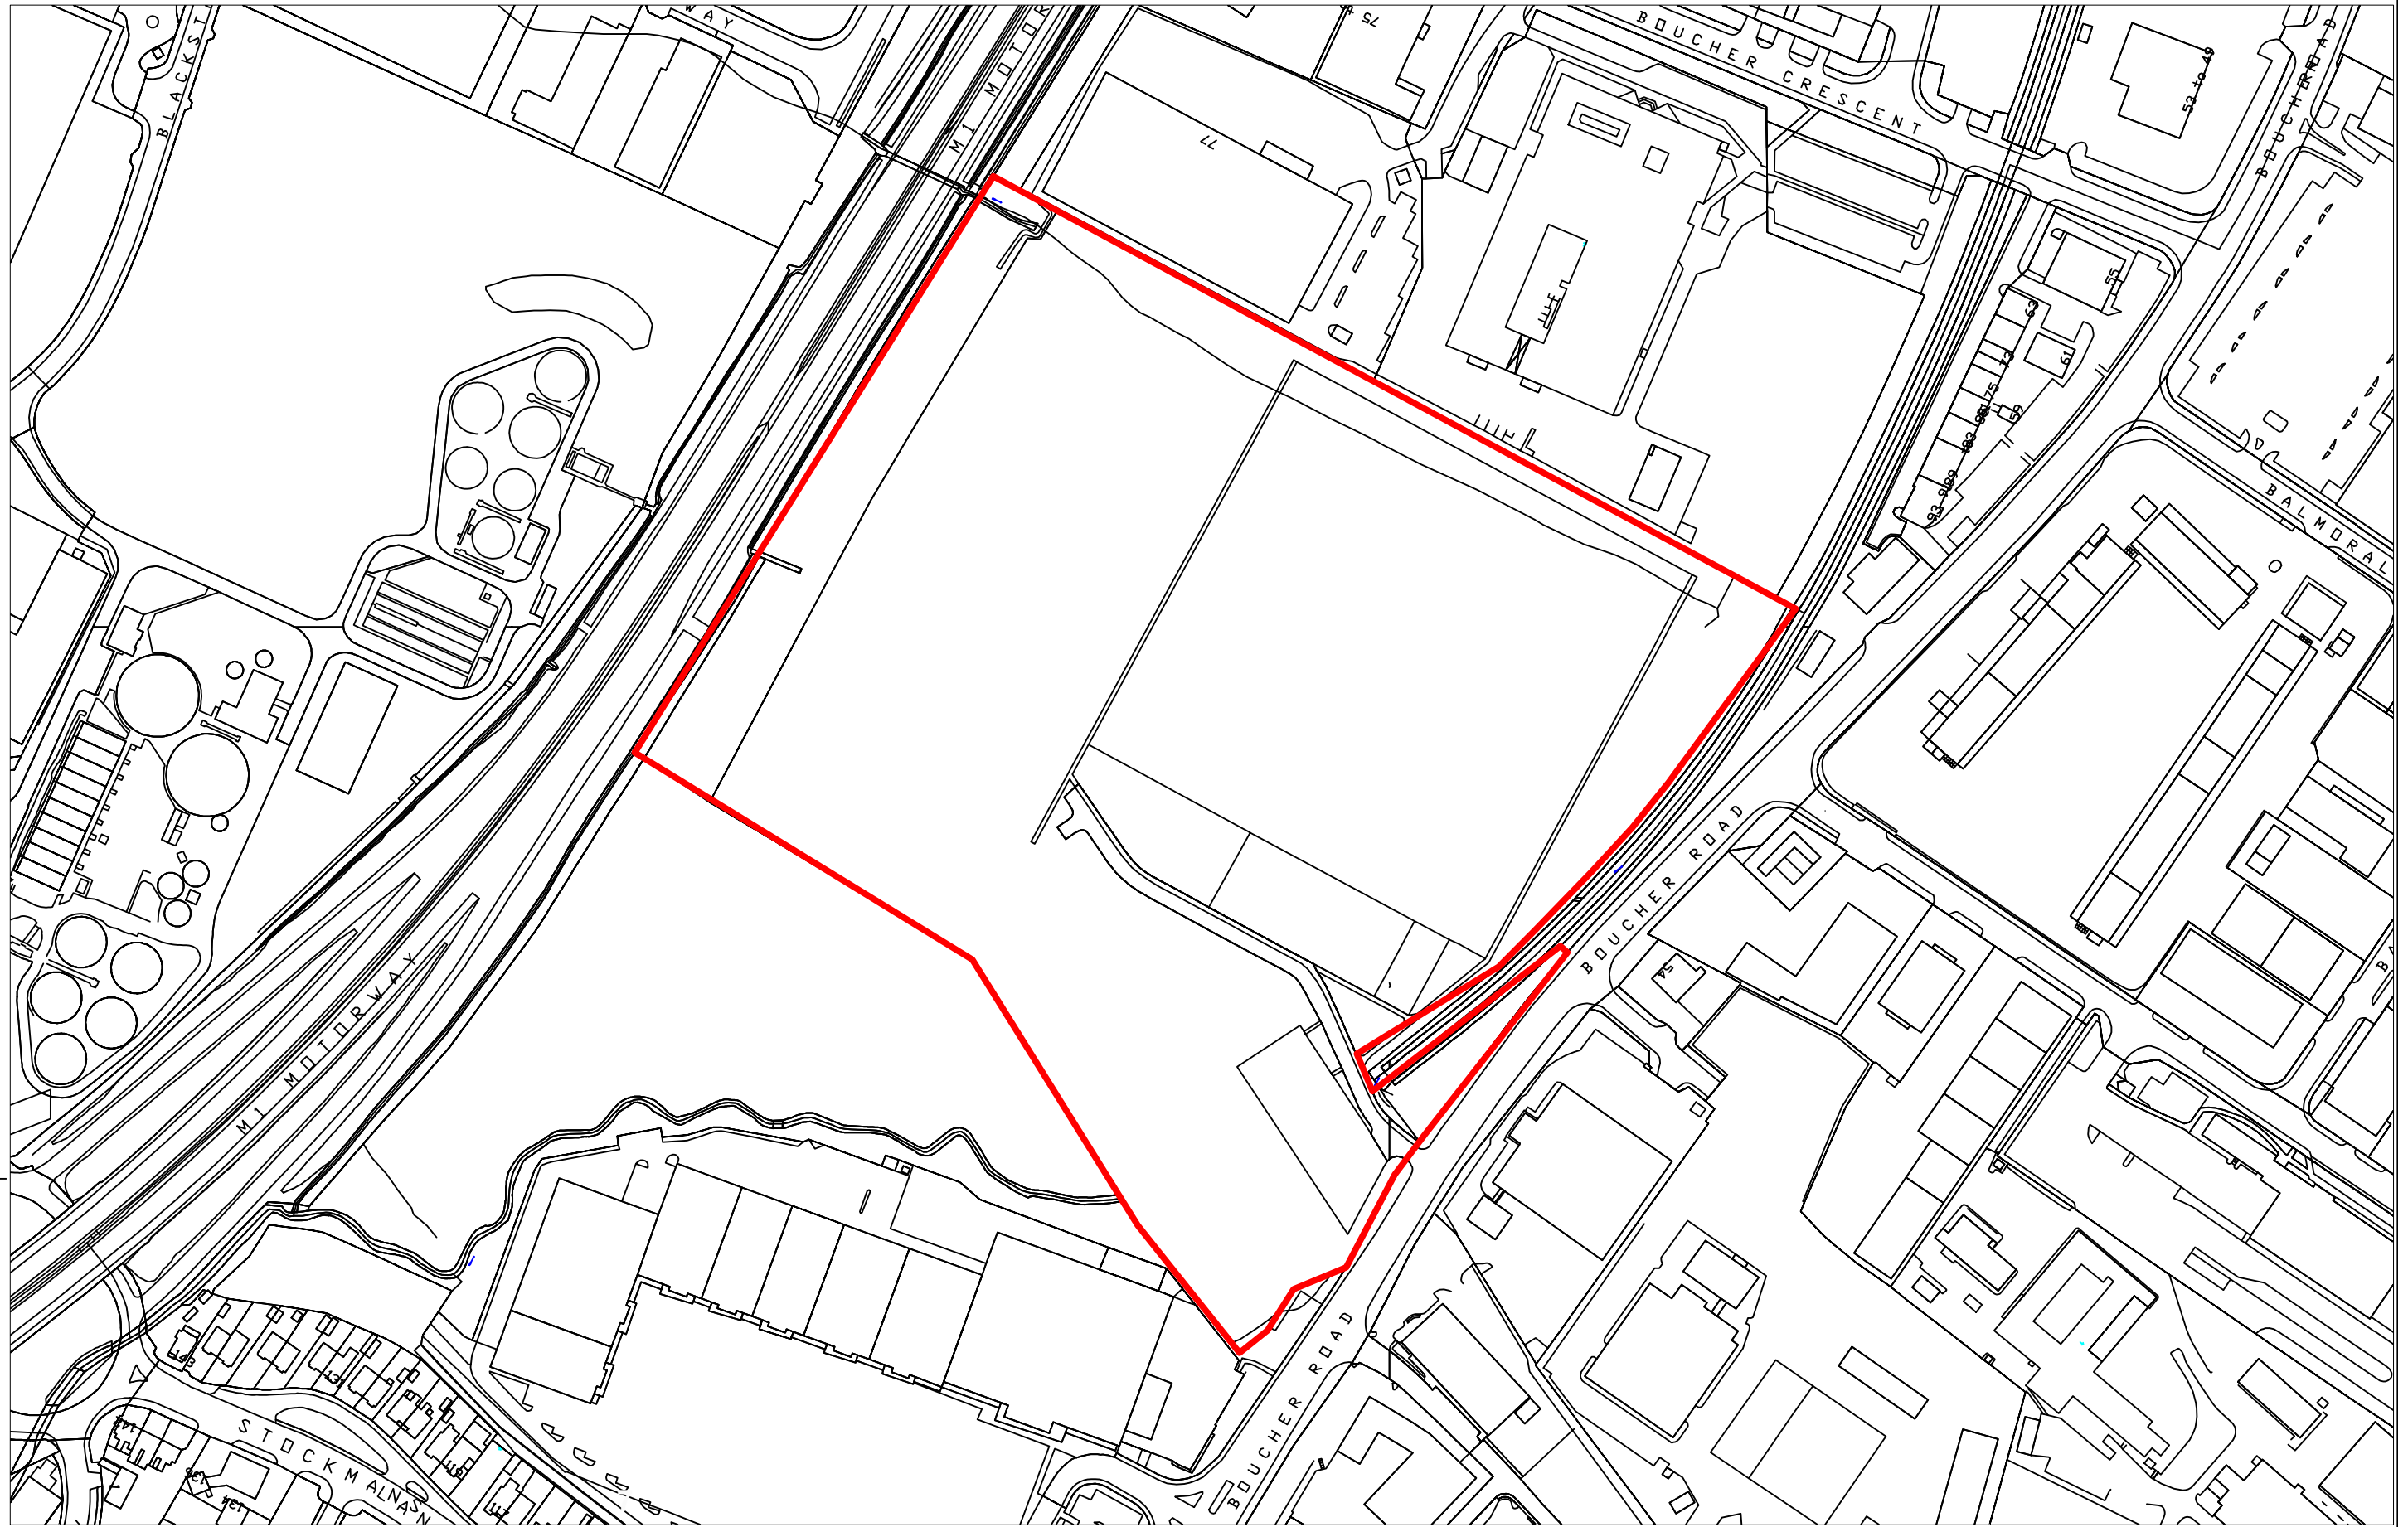

Building Control Service

DRAWN BY PWN
DATE 11-06-12

Boucher Road Playing Fields
Boucher Road

SCALE 1:2500
Ref No